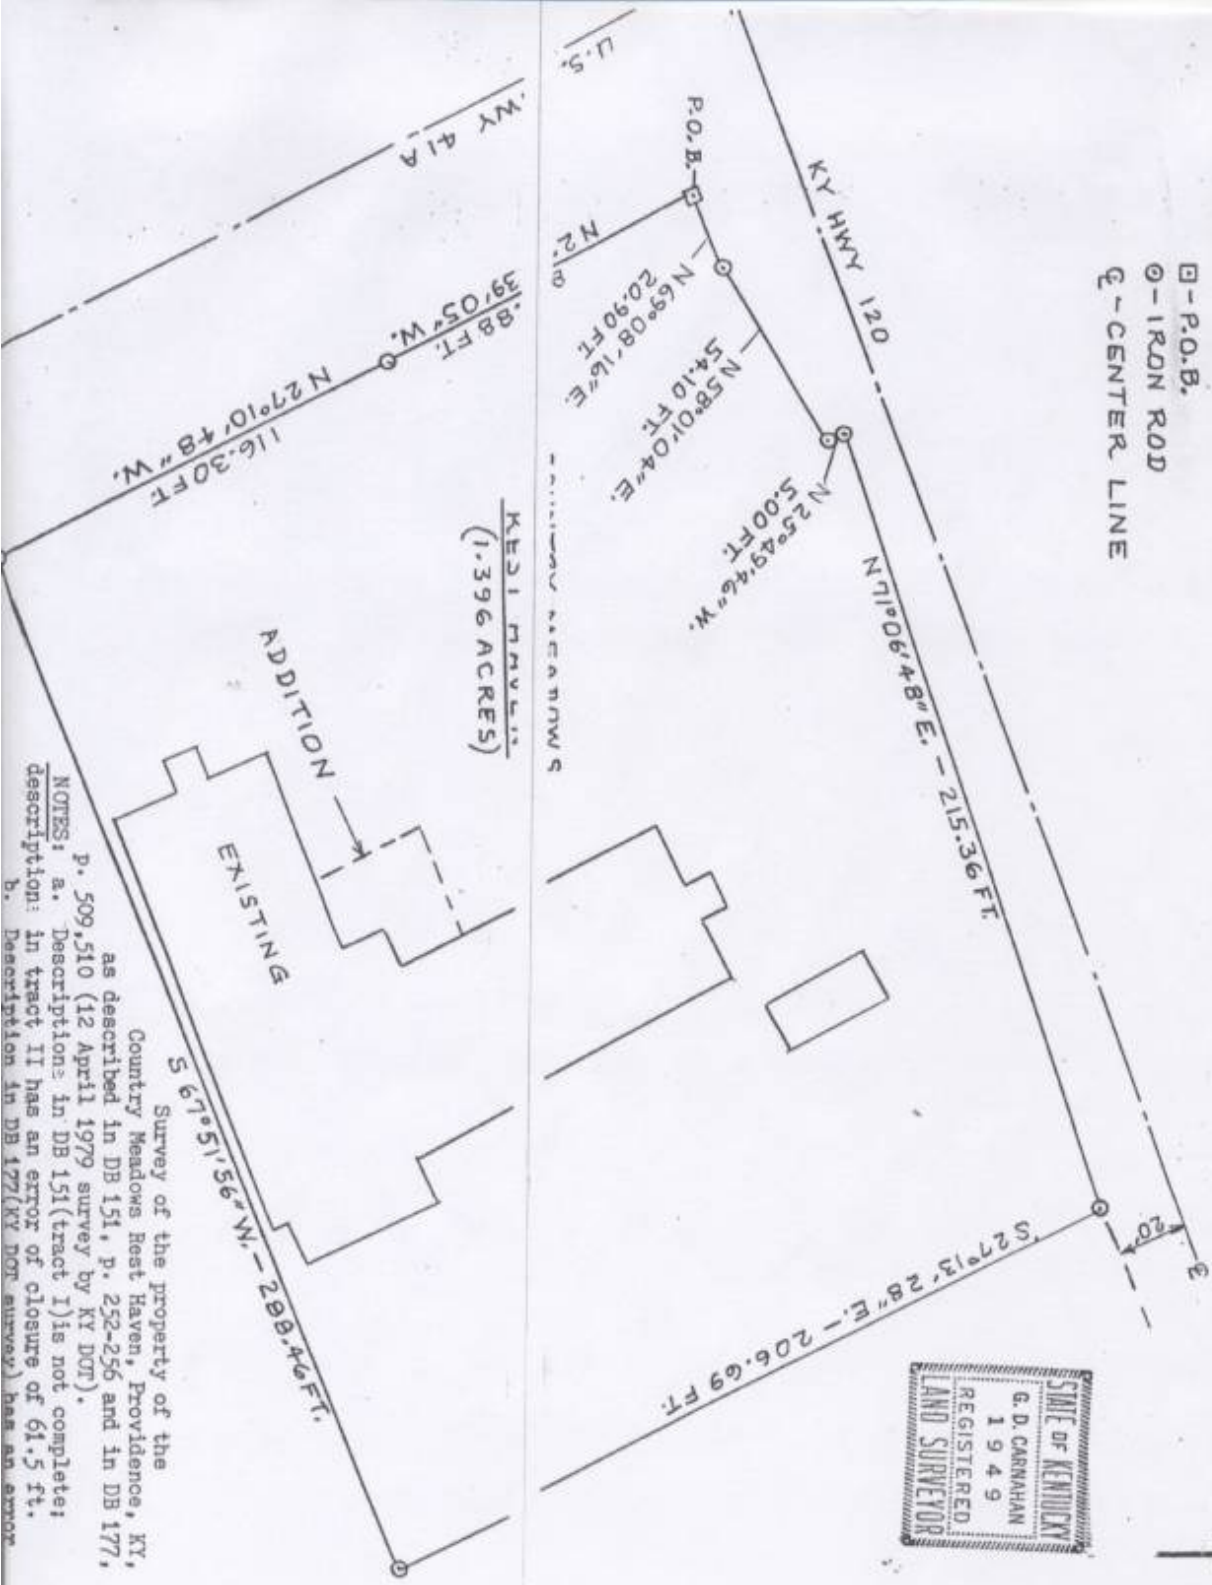

Commercial Lot for Sale  
Providence KY.  
\$200,000.00

Call 270-667- 2660, 270-249-3641 or 1-800-599-3641 for more information

Located at the intersection Highways 41AS & 120E Providence, KY

Very desirable location on one of the busiest highways in Western Kentucky.

1.396 Acres with all city utilities available. (Former Country Meadows Rest Haven Nursing Home location. Building has been removed.)

See survey on next page:

SCALE: 1-INCH = 40 FEET

□ - P.O.B.  
○ - IRON ROD  
— CENTER LINE

Survey of the property of the Country Meadows Rest Haven, Providence, KY, as described in DB 151, p. 252-256 and in DB 177, p. 509, 510 (12 April 1979 survey by KY DOT).

NOTES: a. Descriptions in DB 151 (tract I) is not complete; Description in tract II has an error of closure of 61.5 ft.

b. Description in DB 177 (KY DOT survey) has an error